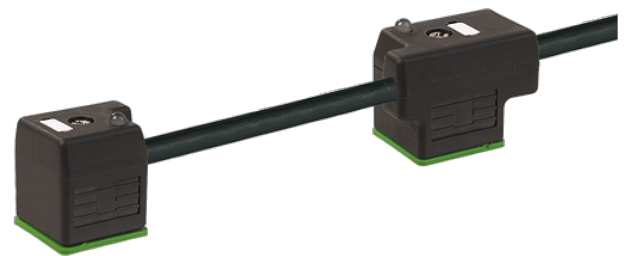

MSUD DOUBLE VALVE PLUG FORM A 18MM

PUR 4X0.75 black 7.5m

Form A (18 mm)

24 V AC $\pm 20\%$ / DC $\pm 25\%$

LED and suppression

Connection cable L = 150 mm

Further cable lengths on request.

Plastic housings with good resistance against chemicals and oils.

The resistance to aggressive media should be individually tested for your application. Further details on request.

Link to Product

Illustration

Product may differ from Image